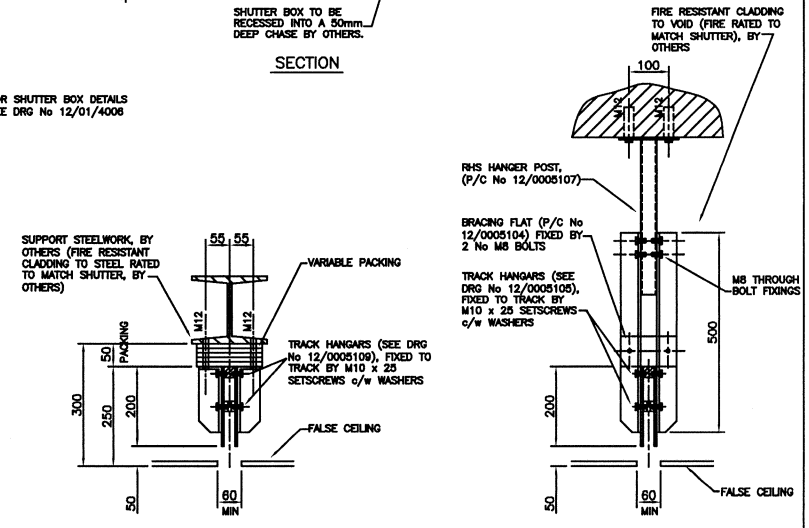

Bolton Gate Co. Limited
Waterloo Street
Bolton, BL1 2SP
Telephone: 01204 871000
Facsimile: 01204 871049

DATE	REVISION	APPR'D	REF	DATE	REVISION	APPR'D	REF
			B				D
			A				C

TITLE GENERAL ARRANGEMENT OF TYPICAL CONTOUR SHUTTER (SHUTTERS UP TO 20 METRES CURTAIN LENGTH)

THIS DRAWING AND COPYRIGHT BELONG TO BOLTON GATE CO LIMITED. DO NOT COPY, REPRODUCE, LOAN OR SUPPLY INFORMATION FROM THIS DRAWING WITHOUT BOLTON GATE CO LIMITED AUTHORIZATION. © BOLTON GATE CO LIMITED 2000

DRAWN: A BALL	DATE: 3/4/00
CHECKED: [Signature]	DATE: 3/4/00
APPR'D: [Signature]	DATE: [Signature]
SCALE: 1:10	DRAWING NUMBER: 12/1002